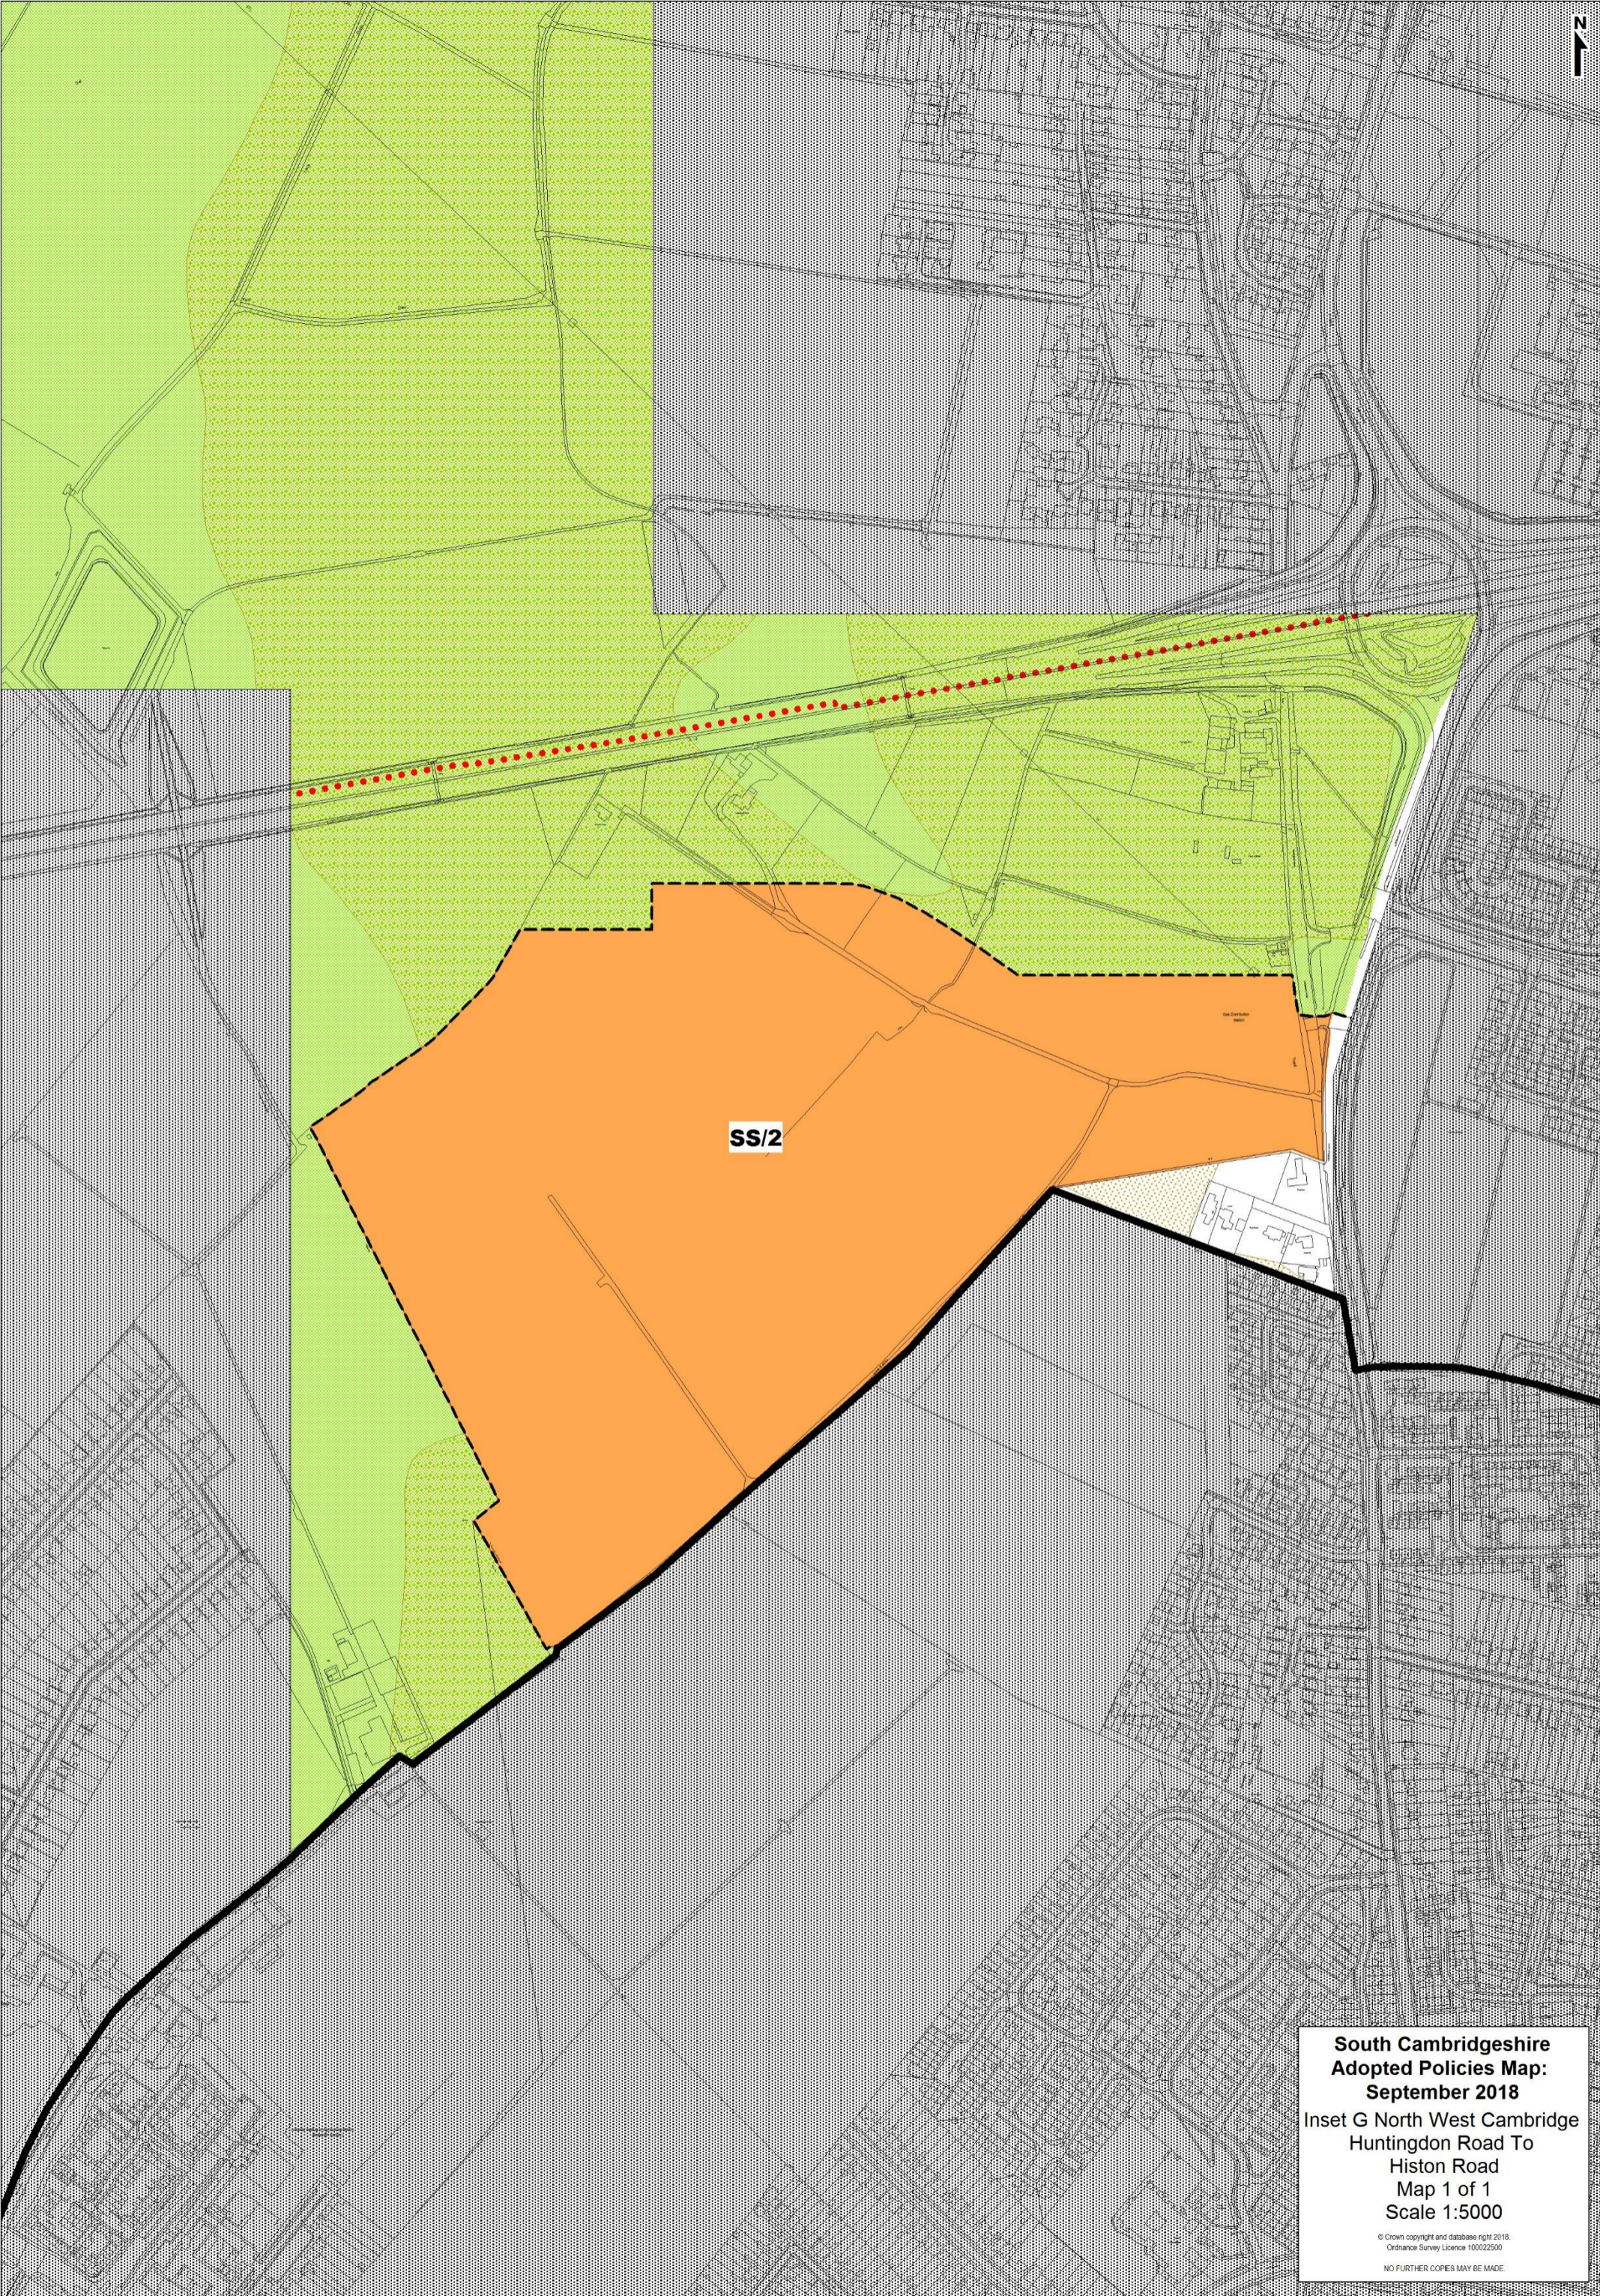

N

SS/2

**South Cambridgeshire
Adopted Policies Map:
September 2018**
Inset G North West Cambridge
Huntingdon Road To
Histon Road
Map 1 of 1
Scale 1:5000

© Crown copyright and database right 2018.
Ordnance Survey Licence 100022500
NO FURTHER COPIES MAY BE MADE.

SS/6

**South Cambridgeshire
Adopted Policies Map:
September 2018**
Inset H. Waterbeach New Town
Map 1 of 1
Scale 1:12500
© Crown copyright and database right 2018.
Ordnance Survey Licence 100022500
NO FURTHER COPIES MAY BE MADE.

**South Cambridgeshire
Adopted Policies Map:
September 2018**
Inset I. Bourn Airfield New Village
Map 1 of 1
Scale 1:10000
© Crown copyright and database right 2018.
Ordnance Survey Licence 100022500
NO FURTHER COPIES MAY BE MADE