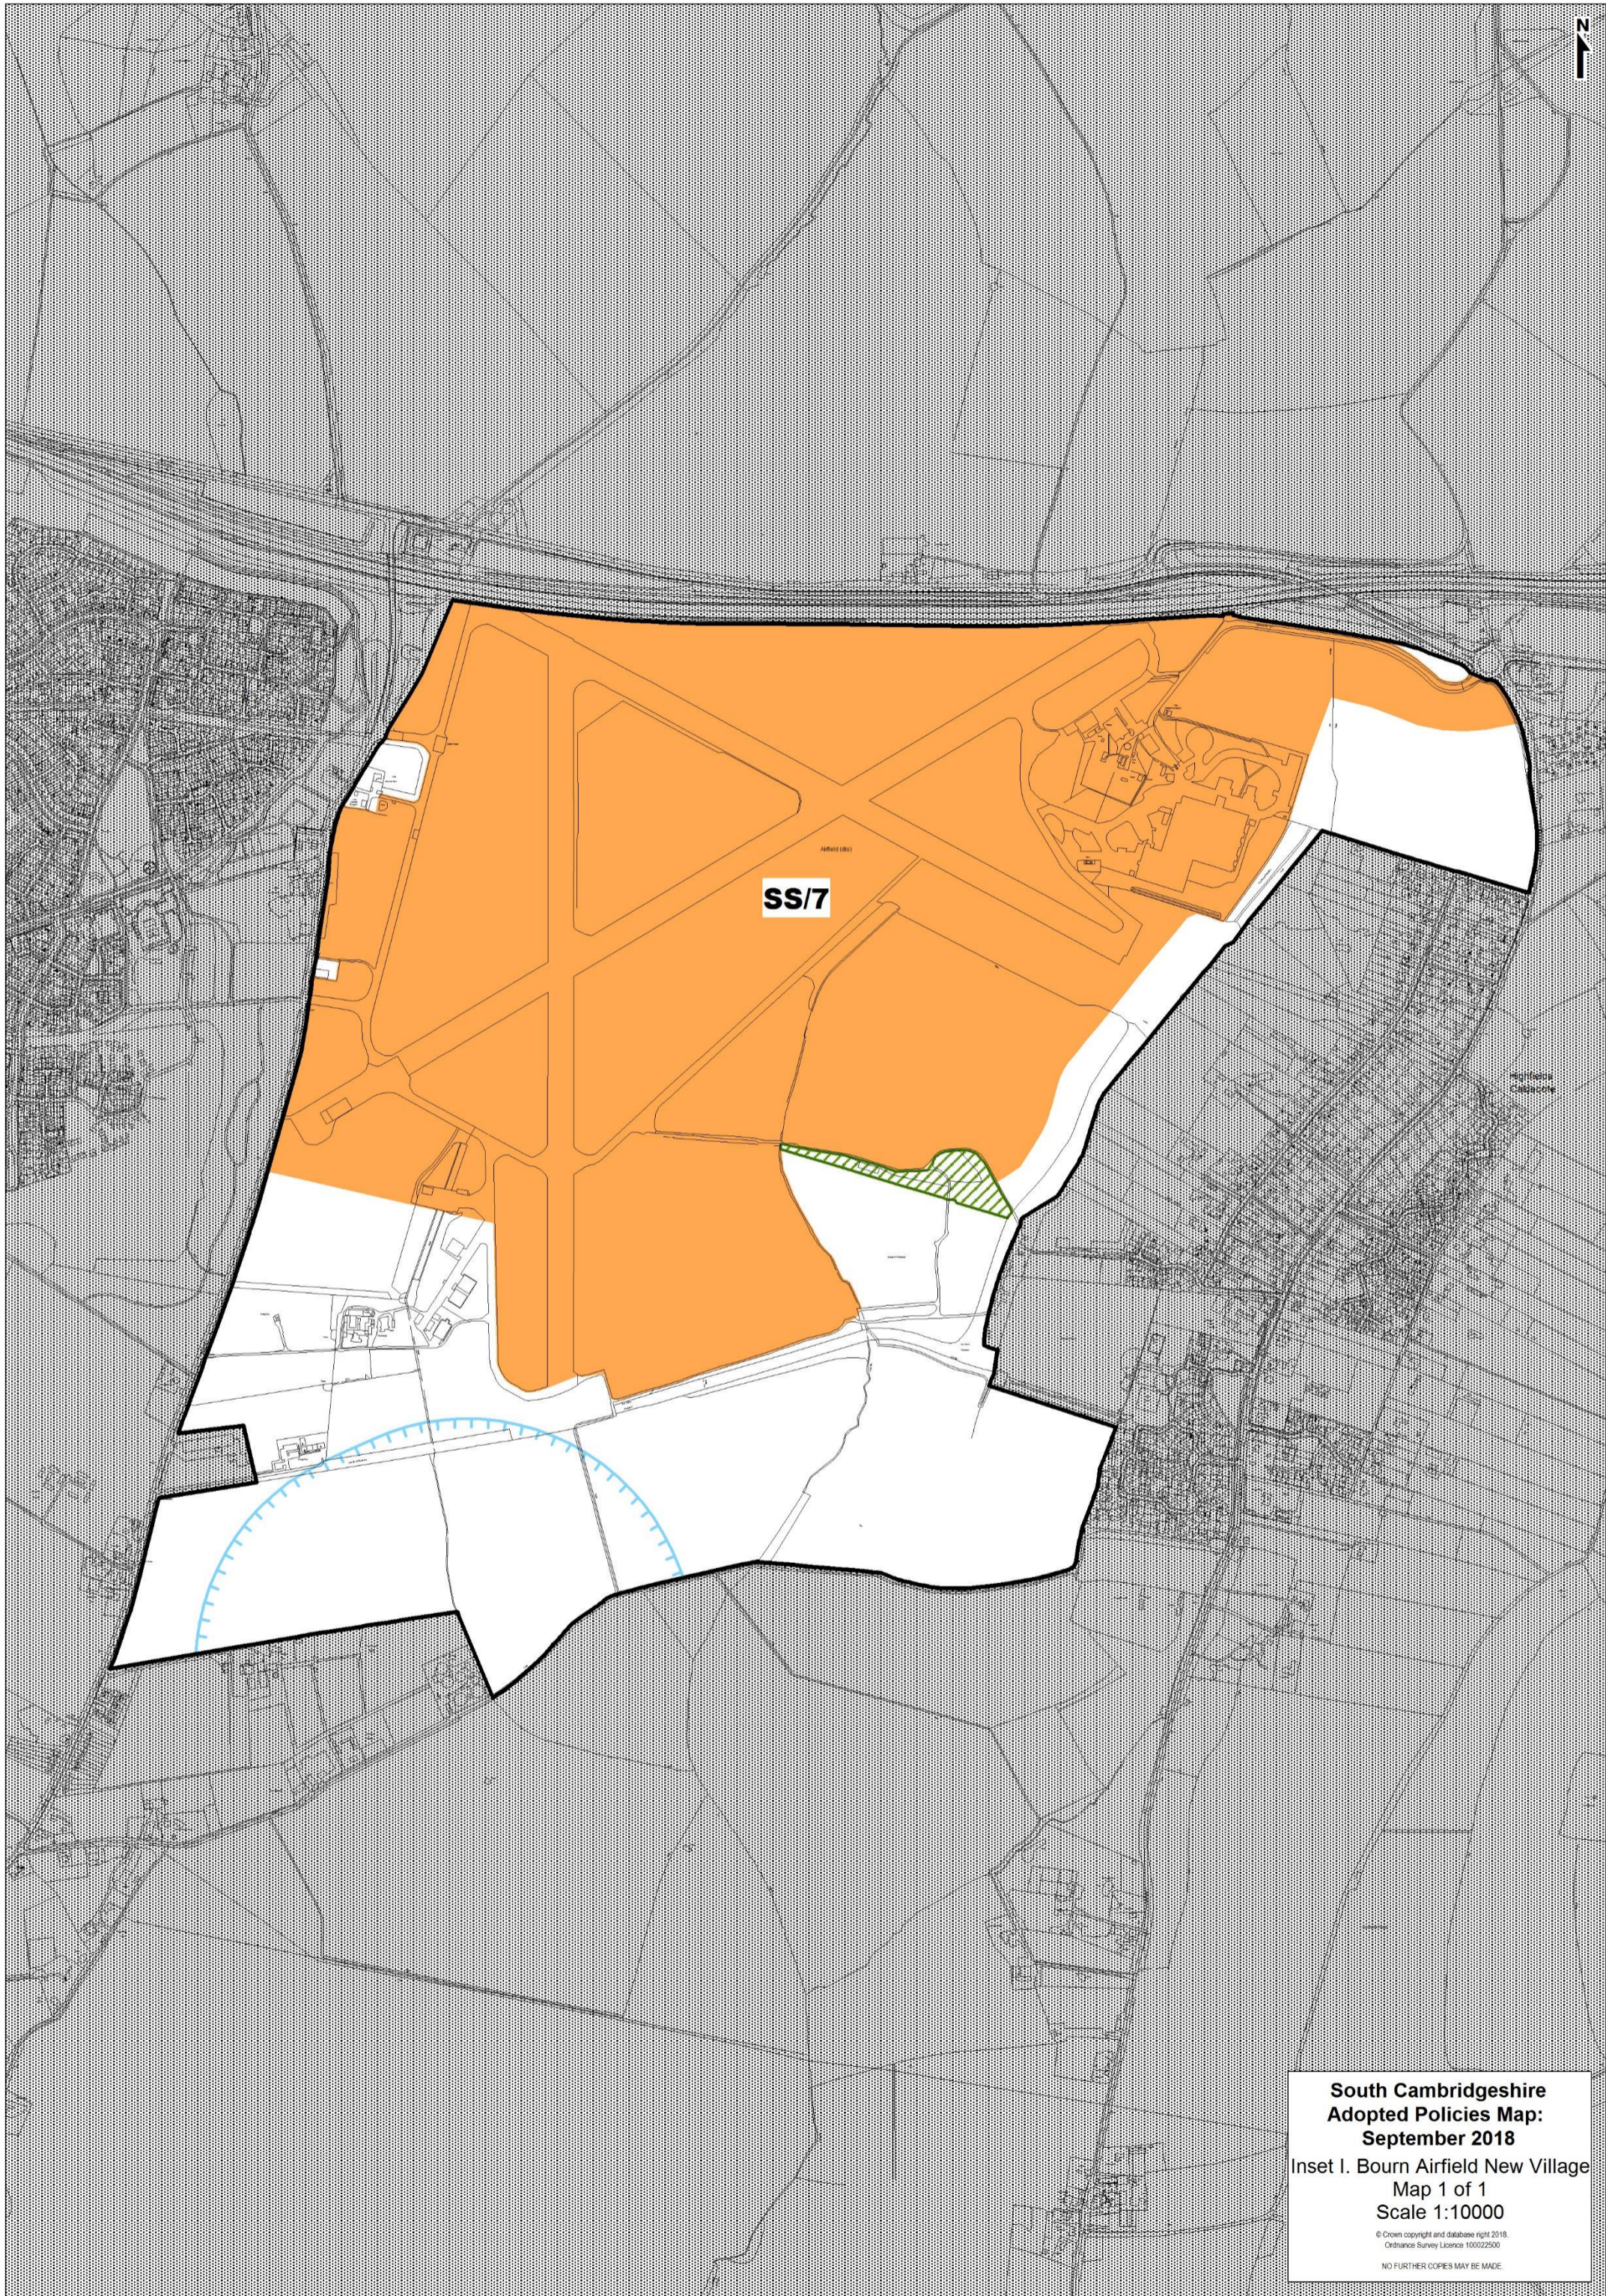

N

SS/2

**South Cambridgeshire
Adopted Policies Map:
September 2018**
Inset G North West Cambridge
Huntingdon Road To
Histon Road
Map 1 of 1
Scale 1:5000

© Crown copyright and database right 2018.
Ordnance Survey Licence 100022500
NO FURTHER COPIES MAY BE MADE.

SS/6

**South Cambridgeshire
Adopted Policies Map:
September 2018**
Inset H. Waterbeach New Town
Map 1 of 1
Scale 1:12500
© Crown copyright and database right 2018.
Ordnance Survey Licence 100022500
NO FURTHER COPIES MAY BE MADE.

**South Cambridgeshire
Adopted Policies Map:
September 2018**
Inset I. Bourn Airfield New Village
Map 1 of 1
Scale 1:10000
© Crown copyright and database right 2018.
Ordnance Survey Licence 100022500
NO FURTHER COPIES MAY BE MADE