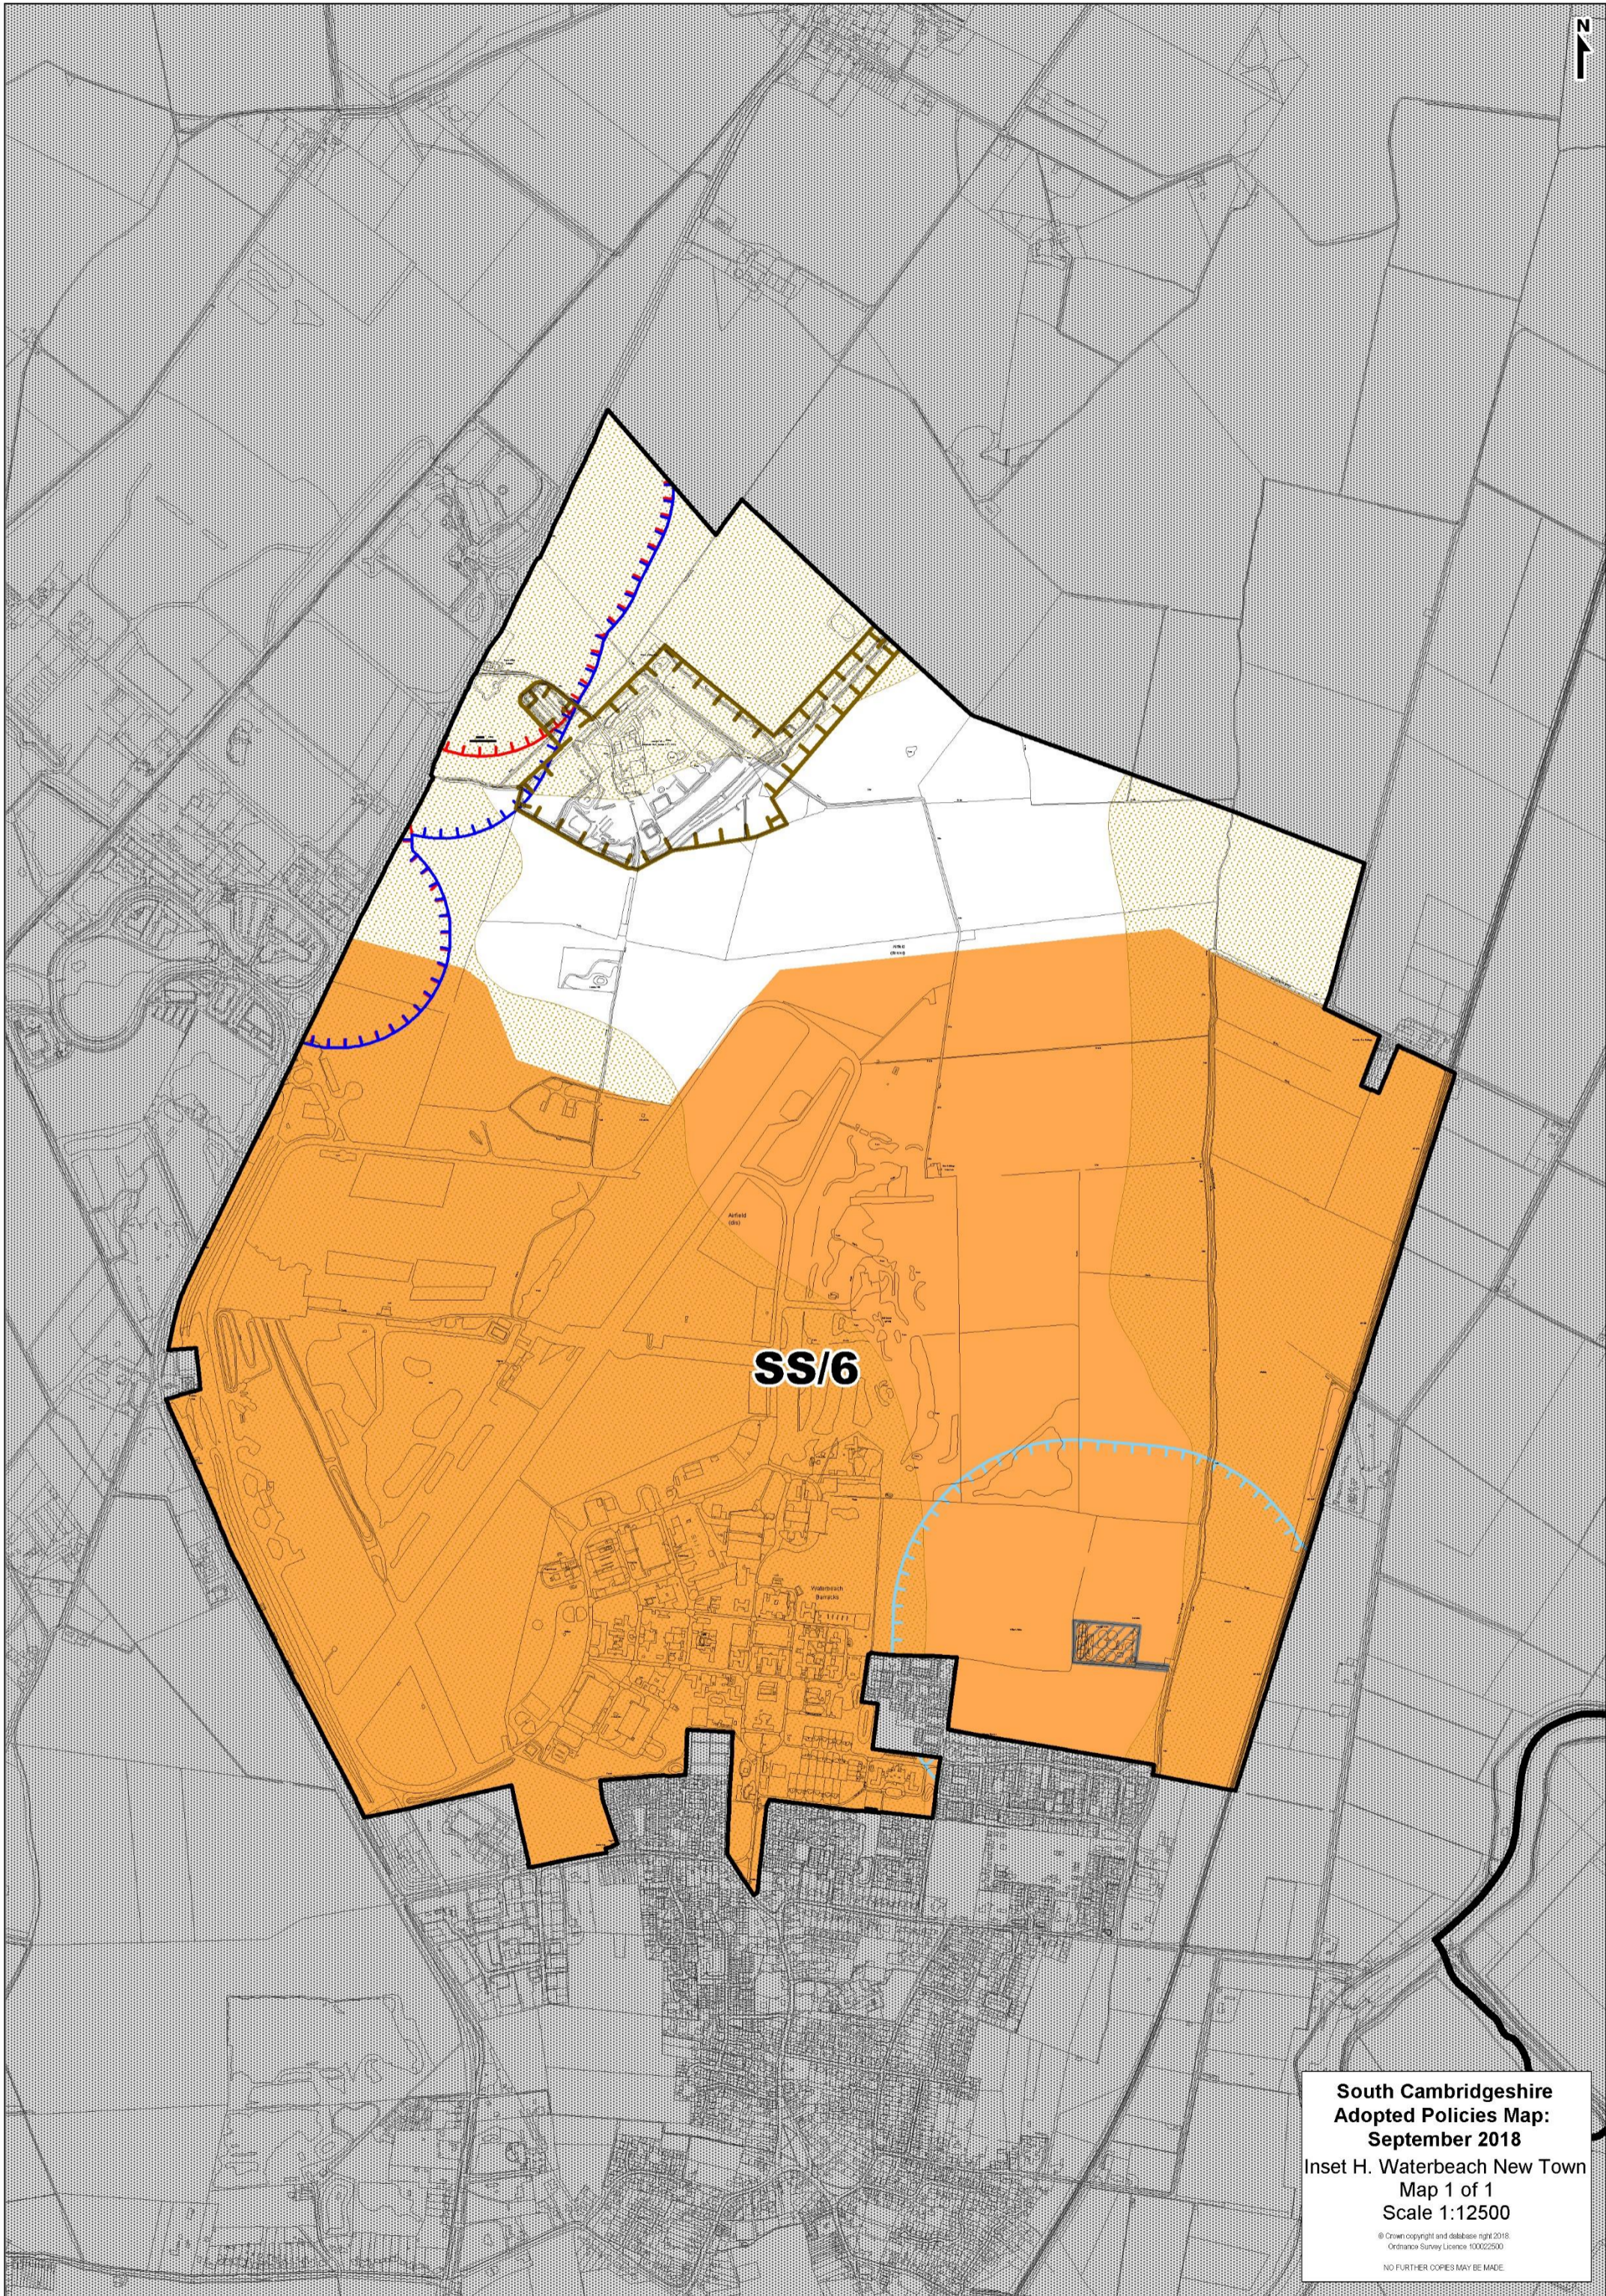

N

SS/2

**South Cambridgeshire
Adopted Policies Map:
September 2018**
Inset G North West Cambridge
Huntingdon Road To
Histon Road
Map 1 of 1
Scale 1:5000

© Crown copyright and database right 2018.
Ordnance Survey Licence 100022500
NO FURTHER COPIES MAY BE MADE.

SS/6

**South Cambridgeshire
Adopted Policies Map:
September 2018**
Inset H. Waterbeach New Town
Map 1 of 1
Scale 1:12500
© Crown copyright and database right 2018.
Ordnance Survey Licence 100022500
NO FURTHER COPIES MAY BE MADE.

**South Cambridgeshire
Adopted Policies Map:
September 2018**
Inset I. Bourn Airfield New Village
Map 1 of 1
Scale 1:10000
© Crown copyright and database right 2018.
Ordnance Survey Licence 100022500
NO FURTHER COPIES MAY BE MADE